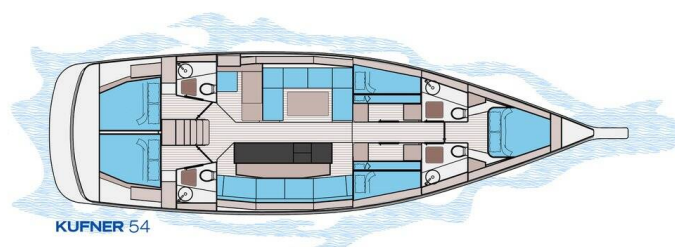

D&D KUFNER 54.2

Burin Blu (2017)

Sailing yacht D&D Kufner 54.2 Burin Blu, built in 2017 is anchored in the Marina, Luka Marina (near Trogir), Split region, Croatia. It has 5 cabins, can accommodate 10 + 2 people and has 4 toilets. Bed linen and kitchen equipment are included in the price.

Burin Blu

Production year

2017

Length

55 ft

Cabins

5

Berths