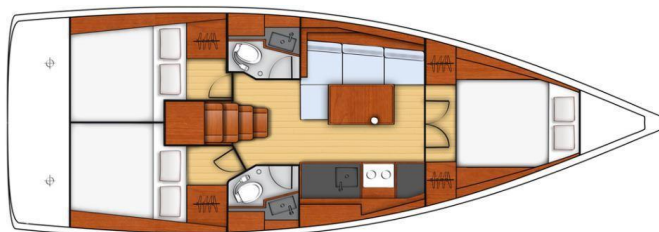

OCEANIS 38.1

Mare Nostrum II (2018)

Sailing yacht Oceanis 38.1 Mare Nostrum II, built in 2018 is anchored in the Marina, Luka Marina (near Trogir), Split region, Croatia. It has 3 cabins, can accommodate 6 + 2 people and has 2 toilets. Bed linen and kitchen equipment are included in the price.

Mare Nostrum II

Production year

2018

Length

38 ft

Cabins

3

Berths