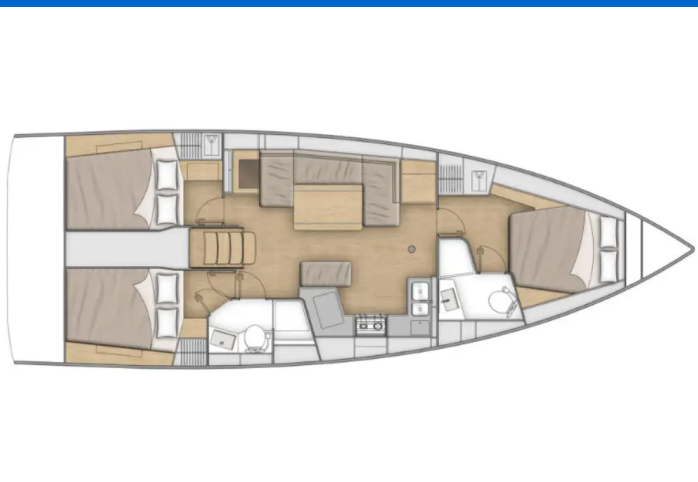

OCEANIS 40.1

Eylin (2021)

Sailing yacht Oceanis 40.1 Eylin, built in 2021 is anchored in the Zadar, D-Marin Borik, Zadar region, Croatia. It has 3 cabins, can accommodate 6 + 2 people and has 2 toilets. Bed linen and kitchen equipment are included in the price.

Eylin

Production year

2021

Length

42 ft

Cabins

3

Berths