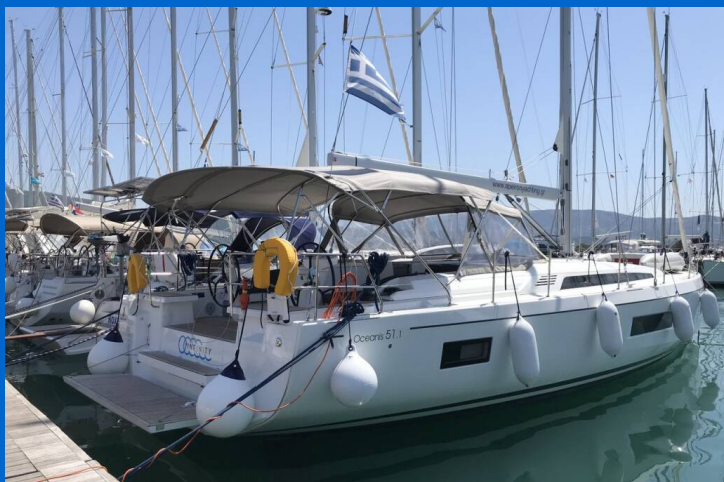

OCEANIS 51.1

Infinity (2020)

Sailing yacht Oceanis 51.1 Infinity, built in 2020 is anchored in the Lefkas, D-Marin, Ionian Islands, Greece. It has 5 + 1 cabins, can accommodate 10 + 1 + 1 people and has 3 + 1 toilets. Bed linen and kitchen equipment are included in the price.

YACHT SPECIFICATIONS

Yacht Base

Lefkas, D-Marin, Greece

Yacht ID

3466

Brands

Beneteau

Yacht name

Infinity

Production year

2020

Length

52 ft

Cabins

5 + 1

Berths