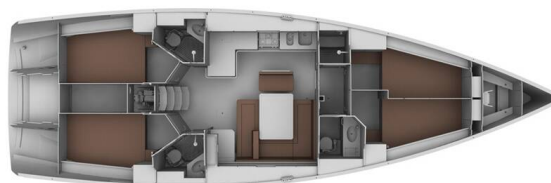

BAVARIA CRUISER 45

Alea (2011)

Sailing yacht **Bavaria Cruiser 45 Alea**, built in **2011** is anchored in the **Marina Drage, Zadar region, Croatia**. It has **4 cabins**, can accommodate **8 + 2 people** and has **3 toilets**. Bed linen and kitchen equipment are included in the price.

Alea

Production year

2011

Length

47 ft

Cabins

4

Berths