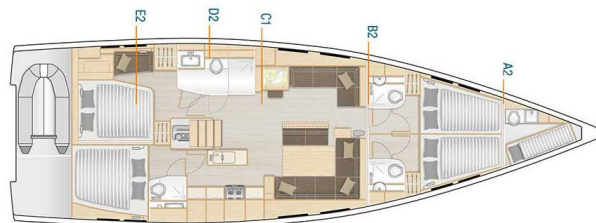

HANSE 548

Mila Felice (2019)

Sailing yacht Hanse 548 Mila Felice, built in 2019 is anchored in the Trogir, Yachtclub Seget (Marina Baotić), Split region, Croatia. It has 4 + 1 cabins, can accommodate 8 + 1 people and has 4 + 1 toilets. Bed linen and kitchen equipment are included in the price.

Mila Felice

Production year

2019

Length

53 ft

Cabins

4 + 1

Berths