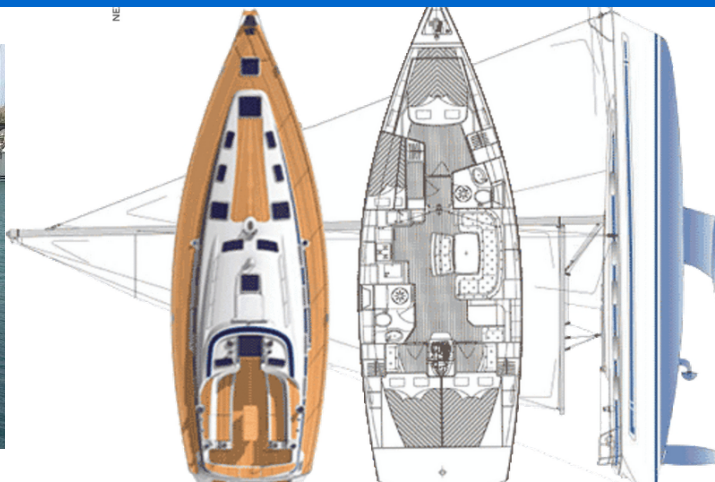

BAVARIA 46 CRUISER

Daluz (2005)

Sailing yacht **Bavaria 46 Cruiser Daluz**, built in **2005** is anchored in the **Lefkas main port, Ionian Islands, Greece**. It has **4 cabins**, can accommodate **8 people** and has **2 toilets**. Bed linen and kitchen equipment are included in the price.

Daluz

Production year

2005

Length

47 ft

Cabins

4

Berths