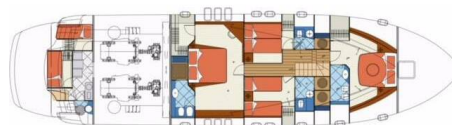

DEAUVILLE 760

Lukas (2008)

Luxury Charter Deauville 760 Lukas, built in 2008 is anchored in the **ACI Marina Split, Split region, Croatia**. It has **4 cabins**, can accommodate **8 people** and has **4 toilets**. Bed linen and kitchen equipment are included in the price.