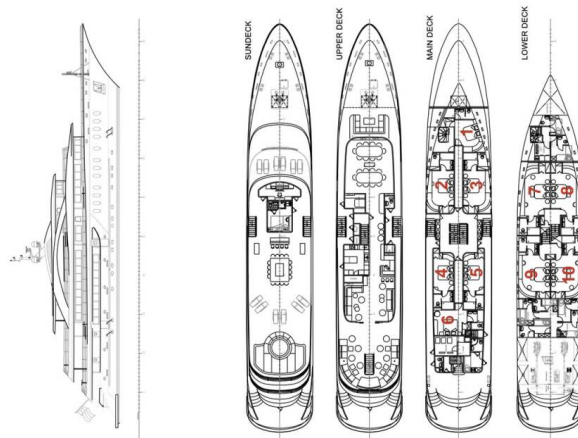

MY CUSTOM ANTHEA

Anthea (2021)

Luxury Charter MY Custom Anthea Anthea, built in 2021 is anchored in the **ACI Marina Split, Split region, Croatia**. It has **10 cabins**, can accommodate **20 people** and has **6 toilets**. Bed linen and kitchen equipment are included in the price.

YACHT SPECIFICATIONS

Yacht Base

ACI Marina Split, Croatia

Yacht ID

3423

Brands

Odisej Ltd

Yacht name

Anthea

Production year

2021

Length

171 ft

Cabins

10

Berths

20

WC

6

Engine

2 x 500 HP

Fuel tank

18000 l

WEBSITE