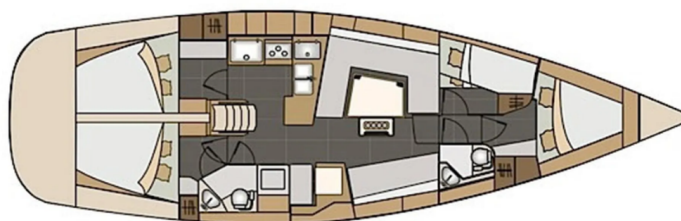

ELAN IMPRESSION 45

Princess Tena (2017)

Sailing yacht Elan Impression 45 Princess Tena, built in 2017 is anchored in the **Marina Zadar (ex. Tankerkomerc), Zadar region, Croatia**. It has **4 cabins**, can accommodate **8 + 2 people** and has **2 toilets**. Bed linen and kitchen equipment are included in the price.