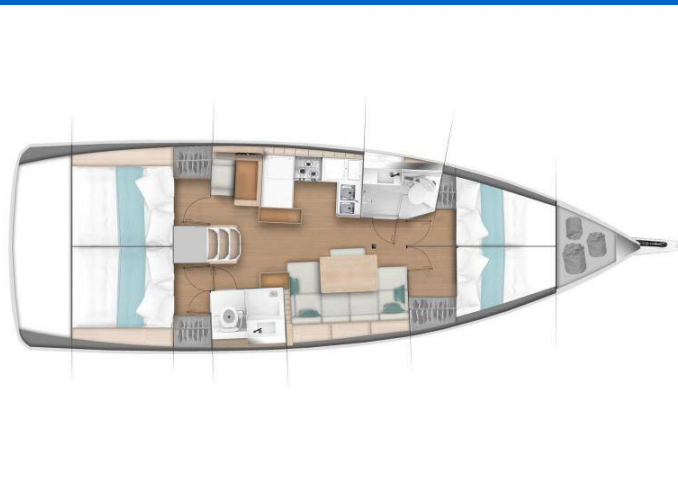

SUN ODYSSEY 440

Nymeria (2021)

Sailing yacht Sun Odyssey 440 Nymeria, built in 2021 is anchored in the Athens, Alimos marina, Athens area/Saronic/Peloponese, Greece. It has 4 cabins, can accommodate 8 + 2 people and has 2 toilets. Bed linen and kitchen equipment are included in the price.

Nymeria

Production year

2021

Length

43 ft

Cabins

4

Berths