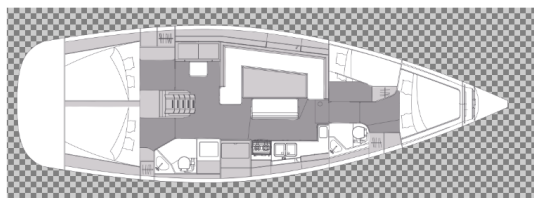

ELAN IMPRESSION 45.1

Sokol (2021)

Sailing yacht **Elan Impression 45.1 Sokol**, built in **2021** is anchored in the **ACI Marina Trogir, Split region, Croatia**. It has **4 cabins**, can accommodate **8 + 2 people** and has **2 toilets**. Bed linen and kitchen equipment are included in the price.

Sokol

Production year

2021

Length

44 ft

Cabins

4

Berths