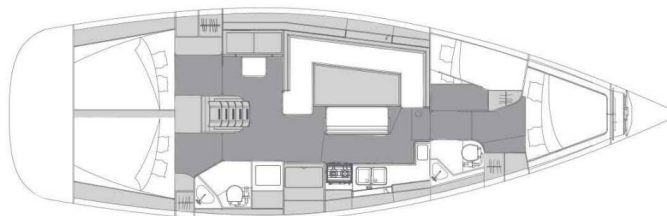

# ELAN IMPRESSION 45.1

Corgi (2021)

Sailing yacht **Elan Impression 45.1 Corgi**, built in **2021** is anchored in the **Sardinia, Cannigione, Sardinia, Italy**. It has **4 cabins**, can accommodate **8 + 2 people** and has **2 toilets**. Bed linen and kitchen equipment are included in the price.