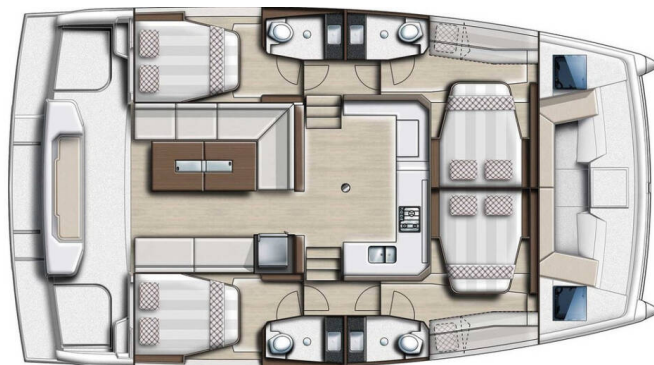

BALI CATSPACE

Silvia B (2021)

Catamaran Bali Catspace Silvia B, built in 2021 is anchored in the Marsala, Sicily, Italy. It has **4 cabins**, can accommodate **8 + 2 people** and has **4 toilets**. Bed linen and kitchen equipment are included in the price.

YACHT SPECIFICATIONS

Yacht Base
Marsala, Italy

Yacht ID
3368

Brands
Catana

Yacht name
Silvia B

Production year
2021

Length
40 ft

Cabins
4