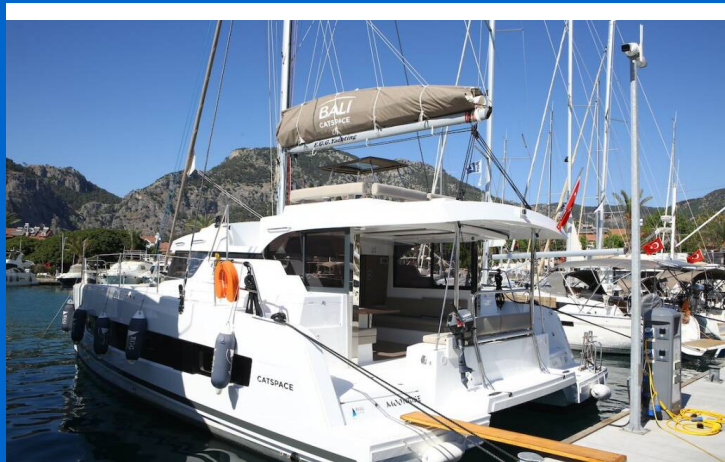

# BALI CATSPACE

Moonrise (2021)

**Catamaran Bali Catspace Moonrise**, built in **2021** is anchored in the **Göcek, Aegean, Turkey**. It has **4 cabins**, can accommodate **8 people** and has **4 toilets**. Bed linen and kitchen equipment are included in the price.

## YACHT SPECIFICATIONS

Yacht Base  
**Göcek, Turkey**

Yacht ID  
**3365**

Brands  
**Catana**

Yacht name  
**Moonrise**

Production year  
**2021**

Length  
**40 ft**

Cabins  
**4**