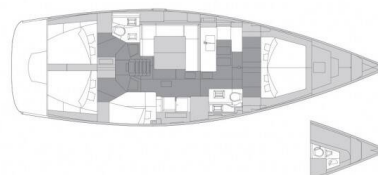

# ELAN IMPRESSION 50.1

Athena (2021)

Sailing yacht Elan Impression 50.1 Athena, built in 2021 is anchored in the **Marina Kornati, Biograd, Zadar region, Croatia**. It has **5 cabins**, can accommodate **10 + 2 people** and has **2 toilets**. Bed linen and kitchen equipment are included in the price.

**Athena**

Production year

**2021**

Length

**50 ft**

Cabins

**5**

Berths