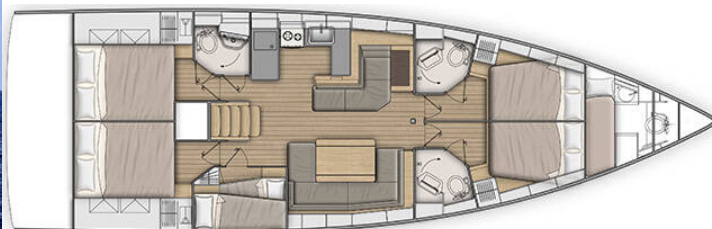

OCEANIS 51.1

Jack (2021)

Sailing yacht Oceanis 51.1 Jack, built in 2021 is anchored in the Sardinia, Cannigione, Sardinia, Italy. It has 5 + 1 cabins, can accommodate 10 + 2 + 1 people and has 3 + 1 toilets. Bed linen and kitchen equipment are included in the price.

Jack

Production year

2021

Length

52 ft

Cabins

5 + 1

Berths