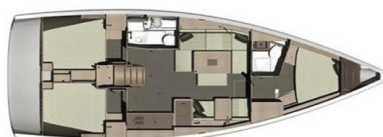

DUFOUR 412 GL

Themisto (2021)

Sailing yacht Dufour 412 GL Themisto, built in 2021 is anchored in the **ACI Marina Trogir, Split region, Croatia**. It has **3 cabins**, can accommodate **6 + 2 people** and has **2 toilets**. Bed linen and kitchen equipment are included in the price.

Themisto

Production year

2021

Length

42 ft

Cabins

3

Berths