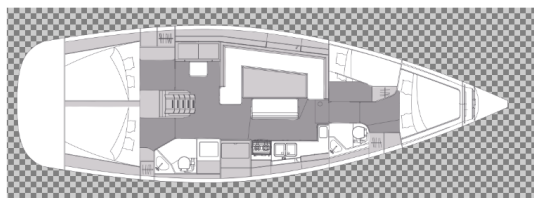

ELAN IMPRESSION 45.1

Vikki (2021)

Sailing yacht **Elan Impression 45.1 Vikki**, built in **2021** is anchored in the **Marina Pirovac, Šibenik region, Croatia**. It has **4 cabins**, can accommodate **8 + 2 people** and has **2 toilets**. Bed linen and kitchen equipment are included in the price.