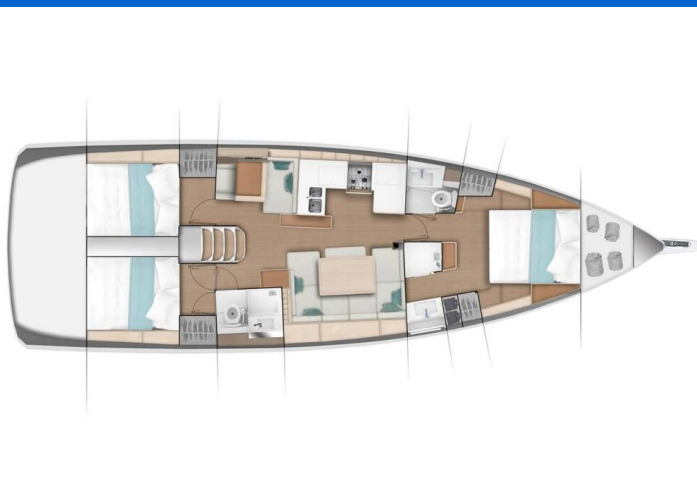

# SUN ODYSSEY 490

La Vita e Bella (2018)

Sailing yacht Sun Odyssey 490 La Vita e Bella, built in 2018 is anchored in the **Göcek, Aegean, Turkey**. It has **3 cabins**, can accommodate **6 people** and has **2 toilets**. Bed linen and kitchen equipment are included in the price.