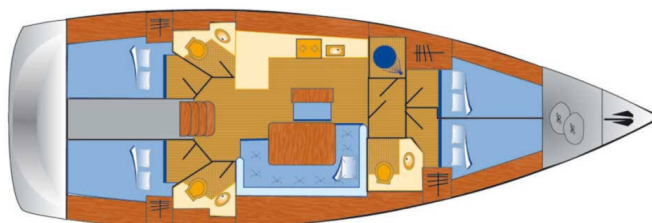

BAVARIA CRUISER 46

Beef (2015)

Sailing yacht **Bavaria Cruiser 46 Beef**, built in **2015** is anchored in the **Marina Tehnomont Veruda, Pula, Istra, Croatia**. It has **4 cabins**, can accommodate **8 + 1 people** and has **3 toilets**. Bed linen and kitchen equipment are included in the price.