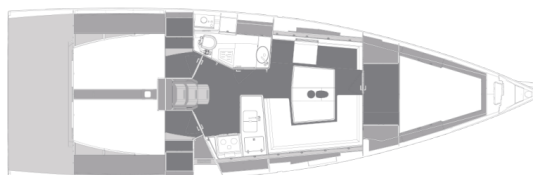

# ELAN E5

Elaya (2020)

Sailing yacht **Elan E5 Elaya**, built in **2020** is anchored in the **Marina Kornati, Biograd, Zadar region, Croatia**. It has **3 cabins**, can accommodate **6 + 3 people** and has **1 toilets**. Bed linen and kitchen equipment are included in the price.

**Elaya**

Production year

**2020**

Length

**39 ft**

Cabins

**3**

Berths