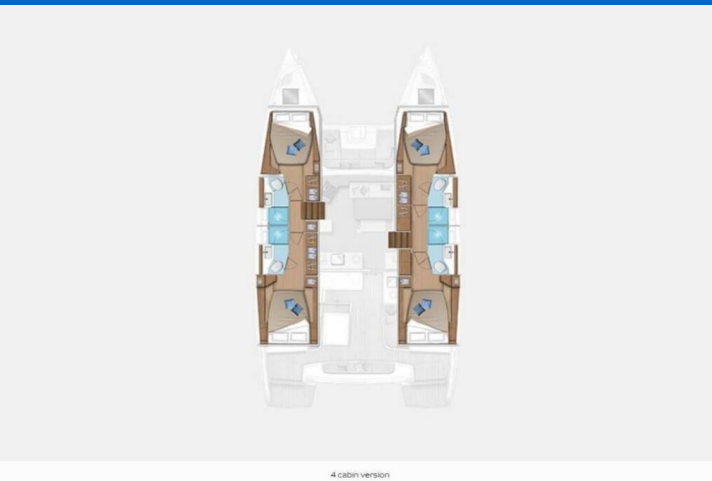

# LAGOON 46

King Vivi (2021)

Catamaran Lagoon 46 King Vivi, built in 2021 is anchored in the Lavrion, main port, Athens area/Saronic/Peloponese, Greece. It has 4 + 2 cabins, can accommodate 8 + 2 people and has 5 toilets. Bed linen and kitchen equipment are included in the price.

## YACHT SPECIFICATIONS

Yacht Base

**Lavrion, main port, Greece**

Yacht ID

**3314**

Brands

**Lagoon**

Yacht name

**King Vivi**

Production year

**2021**

Length

**46 ft**

Cabins

**4 + 2**

Berths

**8 + 2**

Max Persons

**10**

WC

**5**

Engine

**2 x 53 HP**

Fuel tank