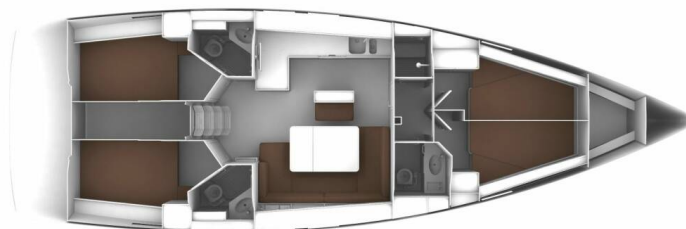

BAVARIA CRUISER 46

Nereus (2017)

Sailing yacht Bavaria Cruiser 46 Nereus, built in 2017 is anchored in the **Preveza, Main Port, Ionian Islands, Greece**. It has **4 cabins**, can accommodate **8 + 1 people** and has **3 toilets**. Bed linen and kitchen equipment are included in the price.