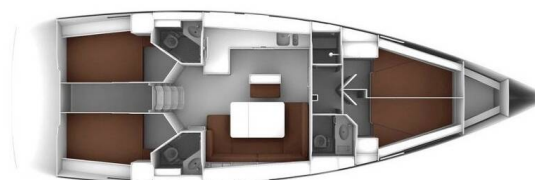

BAVARIA CRUISER 46

Zulu (2015)

Sailing yacht **Bavaria Cruiser 46 Zulu**, built in **2015** is anchored in the **Fethiye, Marina Imbat, Aegean, Turkey**. It has **4 cabins**, can accommodate **8 people** and has **3 toilets**. Bed linen and kitchen equipment are included in the price.