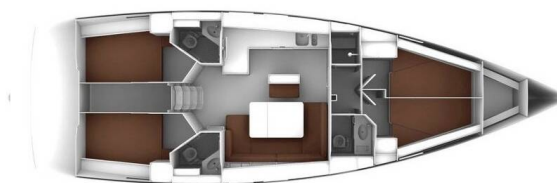

BAVARIA CRUISER 46

Zulu (2015)

Sailing yacht **Bavaria Cruiser 46 Zulu**, built in **2015** is anchored in the **Fethiye, Marina Imbat, Aegean, Turkey**. It has **4 cabins**, can accommodate **8 people** and has **3 toilets**. Bed linen and kitchen equipment are included in the price.