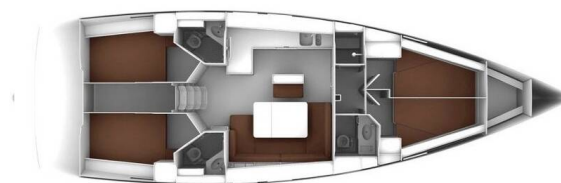

BAVARIA CRUISER 46

Zulu (2015)

Sailing yacht **Bavaria Cruiser 46 Zulu**, built in **2015** is anchored in the **Fethiye, Marina Imbat, Aegean, Turkey**. It has **4 cabins**, can accommodate **8 people** and has **3 toilets**. Bed linen and kitchen equipment are included in the price.

Zulu

Production year

2015

Length

47 ft

Cabins

4

Berths