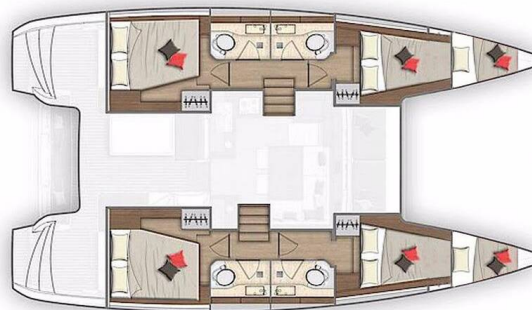

# LAGOON 40

Falcon (2021)

Catamaran **Lagoon 40 Falcon**, built in **2021** is anchored in the **Setur Göcek Village Port, Aegean, Turkey**. It has **4 + 2 cabins**, can accommodate **8 + 2 people** and has **4 toilets**. Bed linen and kitchen equipment are included in the price.

**Falcon**

Production year

**2021**

Length

**39 ft**

Cabins

**4 + 2**

Berths