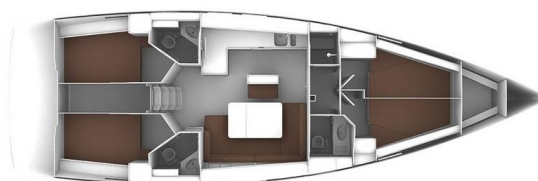

# BAVARIA CRUISER 46

Istanbul (2021)

Sailing yacht **Bavaria Cruiser 46 Istanbul**, built in **2021** is anchored in the **Fethiye, Yacht Classic Hotel Marina, Aegean, Turkey**. It has **4 cabins**, can accommodate **8 people** and has **3 toilets**. Bed linen and kitchen equipment are included in the price.

**Istanbul**

Production year

**2021**

Length

**47 ft**

Cabins

**4**

Berths