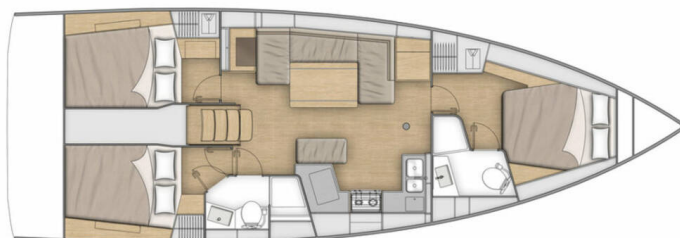

OCEANIS 40.1

Keiki (2021)

Sailing yacht Oceanis 40.1 Keiki, built in 2021 is anchored in the Pula, ACI Marina Pomer, Istra, Croatia. It has 3 cabins, can accommodate 6 + 2 people and has 2 toilets. Bed linen and kitchen equipment are included in the price.

Keiki

Production year

2021

Length

42 ft

Cabins

3

Berths