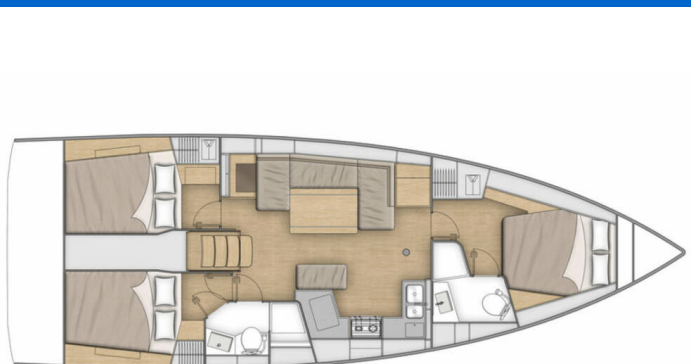

OCEANIS 40.1

Keiki (2021)

Sailing yacht Oceanis 40.1 Keiki, built in 2021 is anchored in the Pula, ACI Marina Pomer, Istra, Croatia. It has 3 cabins, can accommodate 6 + 2 people and has 2 toilets. Bed linen and kitchen equipment are included in the price.