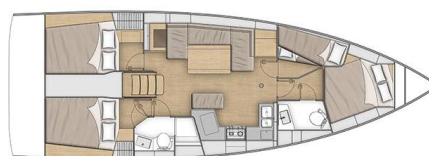

OCEANIS 40.1

Magnum (2021)

Sailing yacht Oceanis 40.1 Magnum, built in 2021 is anchored in the Athens, Alimos marina, Athens area/Saronic/Peloponese, Greece. It has 4 cabins, can accommodate 8 + 2 people and has 2 toilets. Bed linen and kitchen equipment are included in the price.

YACHT SPECIFICATIONS

Yacht Base

Athens, Alimos marina, Greece

Yacht ID

3233

Brands

Beneteau

Yacht name

Magnum

Production year

2021

Length

42 ft

Cabins

4

Berths

8 + 2

Max Persons

10

WC

2

Engine

1 x 45 HP

Fuel tank

195 l