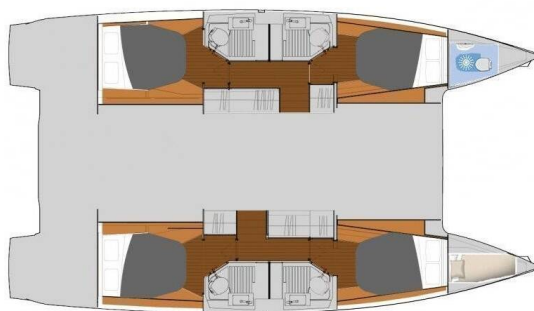

FOUNTAIN PAJOT ASTREA 42

Bonita (2019)

Catamaran Fountaine Pajot Astrea 42 Bonita, built in 2019 is anchored in the **Fethiye, Yacht Classic Hotel Marina, Aegean, Turkey**. It has **4 + 1 cabins**, can accommodate **8 + 2 people** and has **4 toilets**. Bed linen and kitchen equipment are included in the price.

YACHT SPECIFICATIONS

Yacht Base

**Fethiye, Yacht Classic Hotel Marina,
Turkey**

Yacht ID

3209

Brands

Fountaine Pajot

Yacht name

Bonita

Production year

2019

Length

41 ft

Cabins

4 + 1

Berths

8 + 2

Max Persons

10

WC

4

Engine

2 x 50 HP

Fuel tank

374 l

WEBSITE

www.plujeme.cz

PHONE

+420 720 755 085

MOBILE

+420 777 170 276

E-MAIL

info@plujeme.cz

PLUJEME RÁDI S.R.O.

Dlouhá 730/35, 11000 Praha 1 – Staré Město, Czech Republic