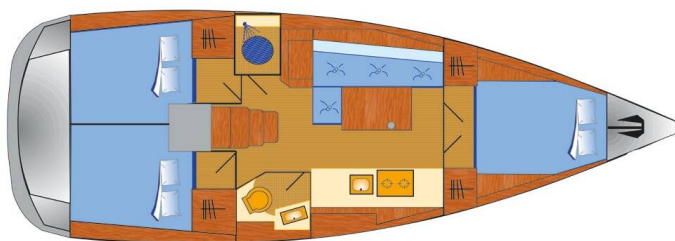

# OCEANIS 38.1

Maja (2021)

Sailing yacht Oceanis 38.1 Maja, built in 2021 is anchored in the Marina Tehnomont Veruda, Pula, Istra, Croatia. It has 3 cabins, can accommodate 6 + 2 people and has 1 toilets. Bed linen and kitchen equipment are included in the price.