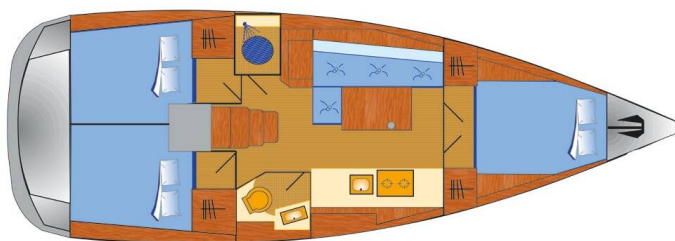

OCEANIS 38.1

Maja (2021)

Sailing yacht **Oceanis 38.1 Maja**, built in **2021** is anchored in the **Marina Tehnomont Veruda, Pula, Istra, Croatia**. It has **3 cabins**, can accommodate **6 + 2 people** and has **1 toilets**. Bed linen and kitchen equipment are included in the price.