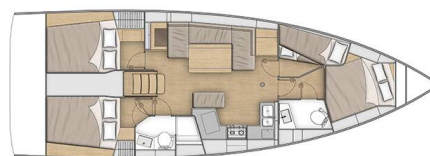

OCEANIS 40.1

Poseidon (2021)

Sailing yacht Oceanis 40.1 Poseidon, built in 2021 is anchored in the Zadar, D-Marin Borik, Zadar region, Croatia. It has 4 cabins, can accommodate 8 + 2 people and has 2 toilets. Bed linen and kitchen equipment are included in the price.

Poseidon

Production year

2021

Length

42 ft

Cabins

4

Berths