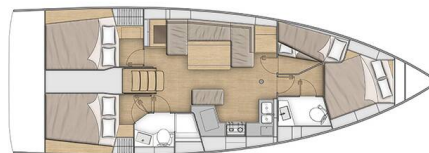

# OCEANIS 40.1

Poseidon (2021)

Sailing yacht Oceanis 40.1 Poseidon, built in 2021 is anchored in the Zadar, D-Marin Borik, Zadar region, Croatia. It has 4 cabins, can accommodate 8 + 2 people and has 2 toilets. Bed linen and kitchen equipment are included in the price.

**Poseidon**

Production year

**2021**

Length

**42 ft**

Cabins

**4**

Berths