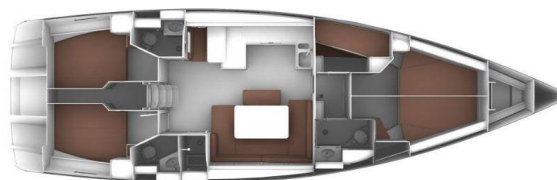

BAVARIA CRUISER 51

Bamboo (2021)

Sailing yacht **Bavaria Cruiser 51 Bamboo**, built in **2021** is anchored in the **Göcek, Aegean, Turkey**. It has **5 cabins**, can accommodate **10 people** and has **3 toilets**. Bed linen and kitchen equipment are included in the price.

Bamboo

Production year

2021

Length

51 ft

Cabins

5

Berths