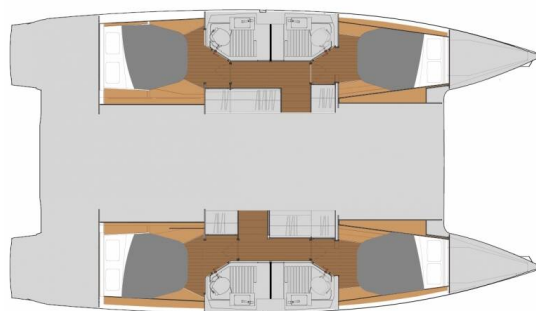

FONTAINE PAJOT ASTREA 42 QUATUOR

Macho (2021)

Catamaran Fountaine Pajot Astrea 42 Quatuor Macho, built in 2021 is anchored in the **Trogir, Marina Trogir (ex.SCT), Split region, Croatia**. It has **4 cabins**, can accommodate **8 + 2 people** and has **4 toilets**. Bed linen and kitchen equipment are included in the price.

Macho

Production year

2021

Length

41 ft

Cabins

4

Berths