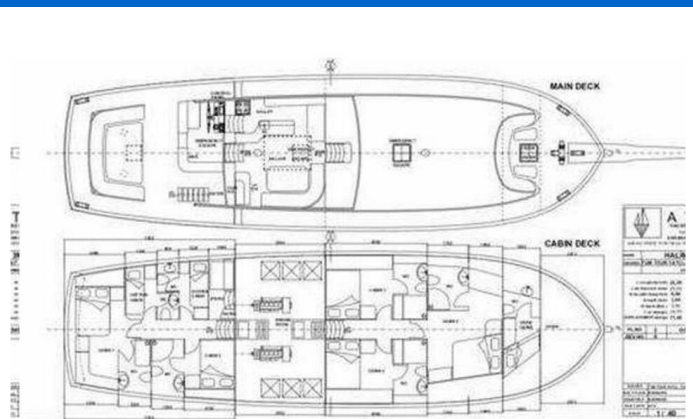

SAINT LUCA

Saint Luca (2019)

Gulet Saint Luca Saint Luca, built in **2019** is anchored in the **Omiš, Split region, Croatia**. It has **5 cabins**, can accommodate **10 people** and has **5 toilets**. Bed linen and kitchen equipment are included in the price.

YACHT SPECIFICATIONS

Yacht Base

Omiš, Croatia

Yacht ID

3173

Brands

Custom Made

Yacht name

Saint Luca

Production year

2019

Length

95 ft

Cabins

5

Berths

10

WC

5

Engine

2 x 250 HP

Fuel tank

2000 l

WEBSITE

www.plujeme.cz

PHONE

+420 720 755 085

MOBILE

+420 777 170 276

E-MAIL

info@plujeme.cz

PLUJEME RÁDI S.R.O.

Dlouhá 730/35, 11000 Praha 1 – Staré Město, Czech Republic