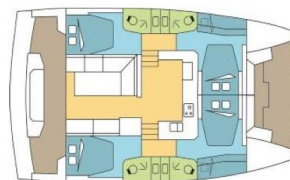

BALI CATSPACE

Let's Go (2021)

Catamaran **Bali Catspace Let's Go**, built in **2021** is anchored in the **Nassau, Palm Cay Marina, New Providence, Bahamas**. It has **4 cabins**, can accommodate **8 people** and has **4 toilets**. Bed linen and kitchen equipment are included in the price.