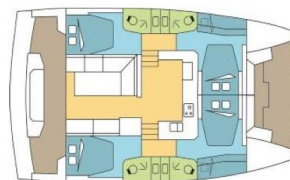

BALI CATSPACE

Let's Go (2021)

Catamaran Bali Catspace Let's Go, built in 2021 is anchored in the Nassau, Palm Cay Marina, New Providence, Bahamas. It has **4 cabins**, can accommodate **8 people** and has **4 toilets**. Bed linen and kitchen equipment are included in the price.