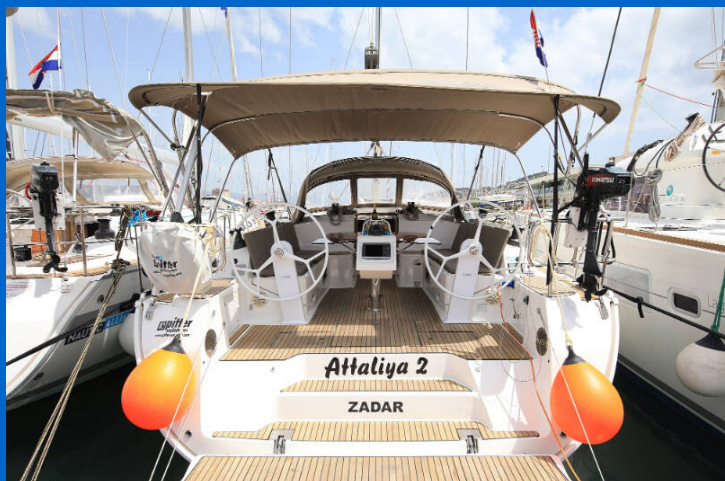

# BAVARIA CRUISER 46

Attalya 2 (2014)

Sailing yacht **Bavaria Cruiser 46 Attalya 2**, built in **2014** is anchored in the **Marina Hramina, Murter, Šibenik region, Croatia**. It has **4 cabins**, can accommodate **8 + 1 people** and has **3 toilets**. Bed linen and kitchen equipment are included in the price.

## YACHT SPECIFICATIONS

Yacht Base

**Marina Hramina, Murter, Croatia**

Yacht ID

**315**

Brands

**Bavaria**

Yacht name