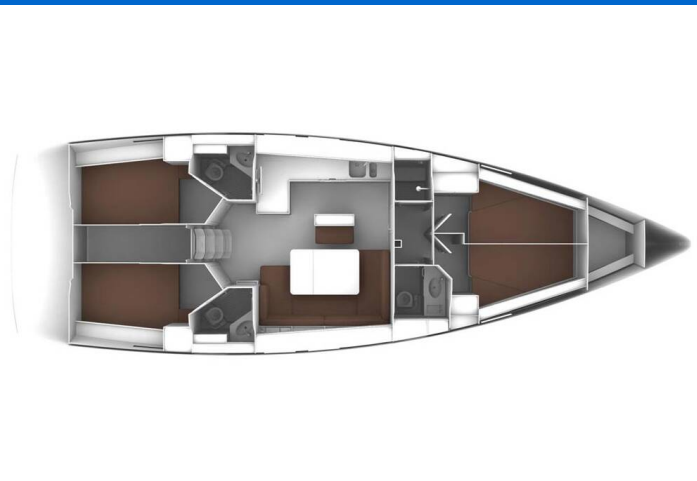

BAVARIA CRUISER 46

Rubin (2021)

Sailing yacht **Bavaria Cruiser 46 Rubin**, built in **2021** is anchored in the **Marina Kornati, Biograd, Zadar region, Croatia**. It has **4 cabins**, can accommodate **8 + 1 people** and has **3 toilets**. Bed linen and kitchen equipment are included in the price.

Rubin

Production year

2021

Length

47 ft

Cabins

4

Berths