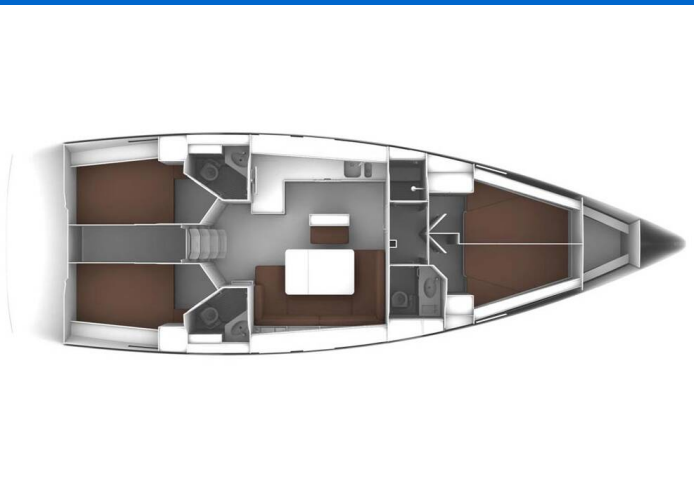

BAVARIA CRUISER 46

Rubin (2021)

Sailing yacht **Bavaria Cruiser 46 Rubin**, built in **2021** is anchored in the **Marina Kornati, Biograd, Zadar region, Croatia**. It has **4 cabins**, can accommodate **8 + 1 people** and has **3 toilets**. Bed linen and kitchen equipment are included in the price.

Rubin

Production year

2021

Length

47 ft

Cabins

4

Berths