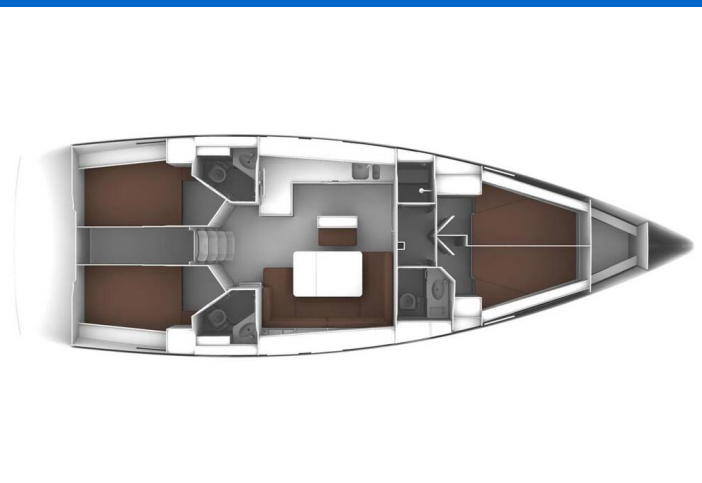

BAVARIA CRUISER 46

Enigma (2021)

Sailing yacht **Bavaria Cruiser 46 Enigma**, built in **2021** is anchored in the **Marina Kornati, Biograd, Zadar region, Croatia**. It has **4 cabins**, can accommodate **8 + 1 people** and has **3 toilets**. Bed linen and kitchen equipment are included in the price.