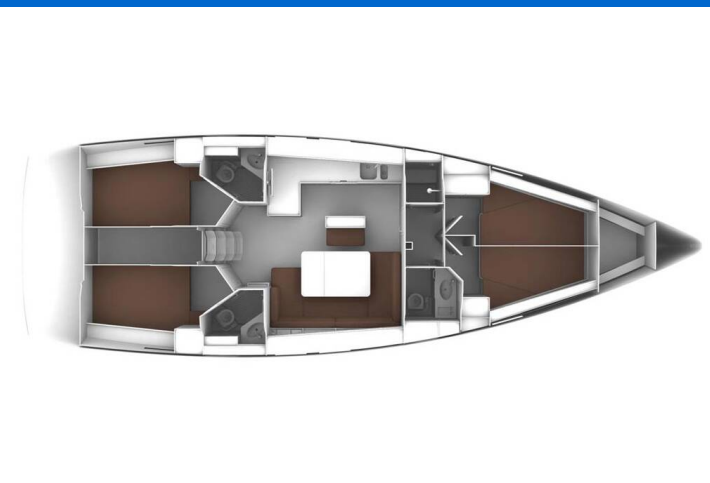

BAVARIA CRUISER 46

Enigma (2021)

Sailing yacht **Bavaria Cruiser 46 Enigma**, built in **2021** is anchored in the **Marina Kornati, Biograd, Zadar region, Croatia**. It has **4 cabins**, can accommodate **8 + 1 people** and has **3 toilets**. Bed linen and kitchen equipment are included in the price.