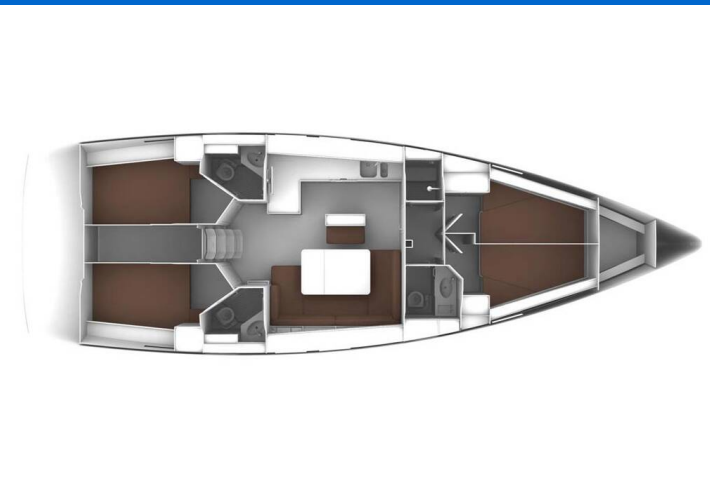

BAVARIA CRUISER 46

Cara (2021)

Sailing yacht **Bavaria Cruiser 46 Cara**, built in **2021** is anchored in the **Marina Kornati, Biograd, Zadar region, Croatia**. It has **4 cabins**, can accommodate **8 + 1 people** and has **3 toilets**. Bed linen and kitchen equipment are included in the price.

Cara

Production year

2021

Length

47 ft

Cabins

4

Berths