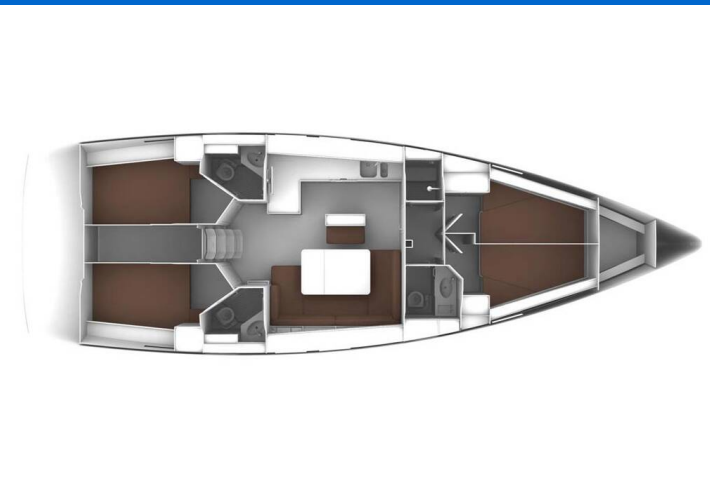

BAVARIA CRUISER 46

Cara (2021)

Sailing yacht **Bavaria Cruiser 46 Cara**, built in **2021** is anchored in the **Marina Kornati, Biograd, Zadar region, Croatia**. It has **4 cabins**, can accommodate **8 + 1 people** and has **3 toilets**. Bed linen and kitchen equipment are included in the price.