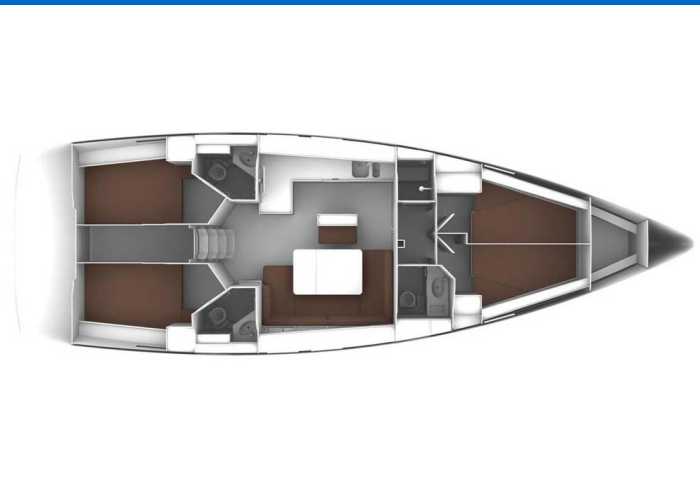

BAVARIA CRUISER 46

Abiona (2021)

Sailing yacht **Bavaria Cruiser 46 Abiona**, built in **2021** is anchored in the **Marina Kornati, Biograd, Zadar region, Croatia**. It has **4 cabins**, can accommodate **8 + 1 people** and has **3 toilets**. Bed linen and kitchen equipment are included in the price.

Abiona

Production year

2021

Length

47 ft

Cabins

4

Berths