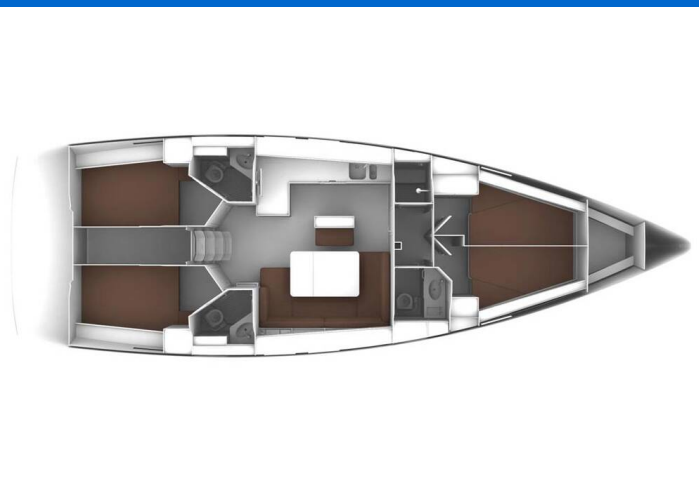

BAVARIA CRUISER 46

Rocky I (2021)

Sailing yacht **Bavaria Cruiser 46 Rocky I**, built in **2021** is anchored in the **Trogir, Marina Trogir (ex.SCT), Split region, Croatia**. It has **4 cabins**, can accommodate **8 + 1 people** and has **3 toilets**. Bed linen and kitchen equipment are included in the price.

Rocky I

Production year

2021

Length

47 ft

Cabins

4

Berths