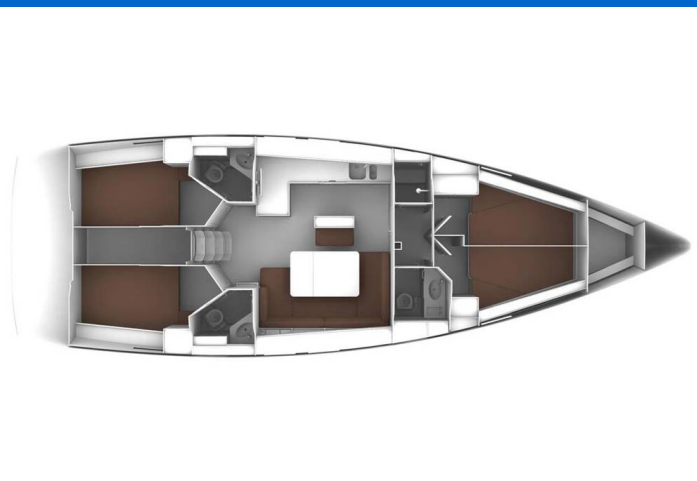

BAVARIA CRUISER 46

silence four (2021)

Sailing yacht **Bavaria Cruiser 46 silence four**, built in **2021** is anchored in the **Marina Kornati, Biograd, Zadar region, Croatia**. It has **4 cabins**, can accommodate **8 + 1 people** and has **3 toilets**. Bed linen and kitchen equipment are included in the price.

silence four

Production year

2021

Length

47 ft

Cabins

4

Berths