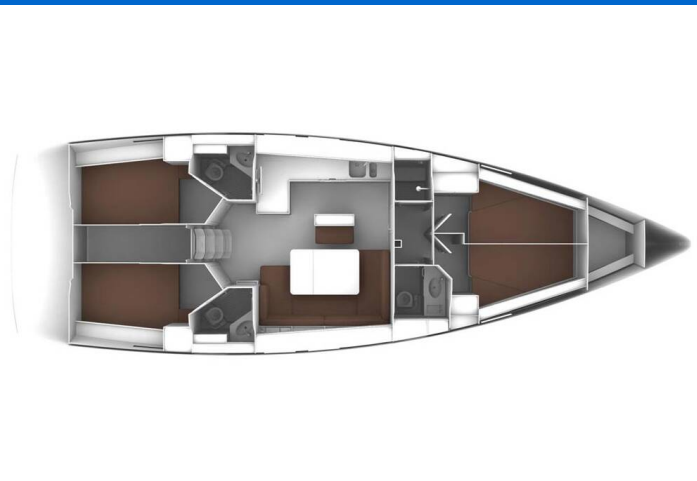

BAVARIA CRUISER 46

silence four (2021)

Sailing yacht **Bavaria Cruiser 46 silence four**, built in **2021** is anchored in the **Marina Kornati, Biograd, Zadar region, Croatia**. It has **4 cabins**, can accommodate **8 + 1 people** and has **3 toilets**. Bed linen and kitchen equipment are included in the price.