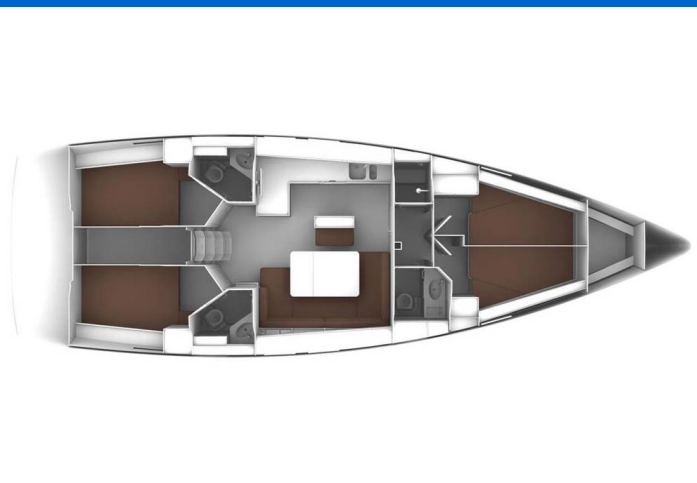

# BAVARIA CRUISER 46

silence four (2021)

Sailing yacht **Bavaria Cruiser 46 silence four**, built in **2021** is anchored in the **Marina Kornati, Biograd, Zadar region, Croatia**. It has **4 cabins**, can accommodate **8 + 1 people** and has **3 toilets**. Bed linen and kitchen equipment are included in the price.