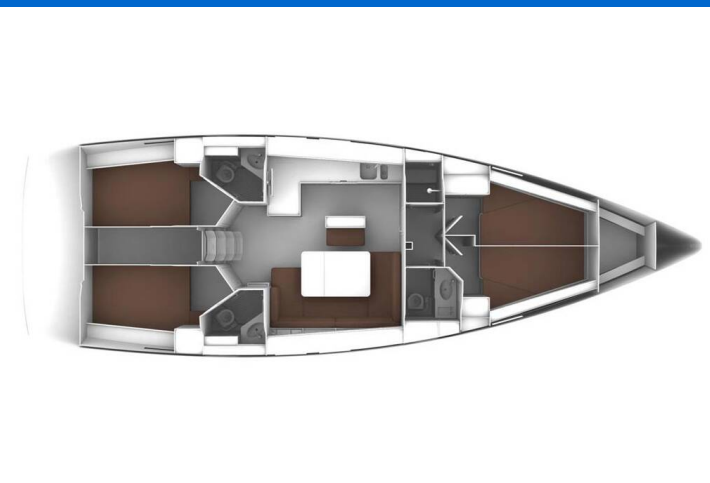

BAVARIA CRUISER 46

Evodia 1 (2021)

Sailing yacht **Bavaria Cruiser 46 Evodia 1**, built in **2021** is anchored in the **Marina Kornati, Biograd, Zadar region, Croatia**. It has **4 cabins**, can accommodate **8 + 1 people** and has **3 toilets**. Bed linen and kitchen equipment are included in the price.

Evodia 1

Production year

2021

Length

47 ft

Cabins

4

Berths