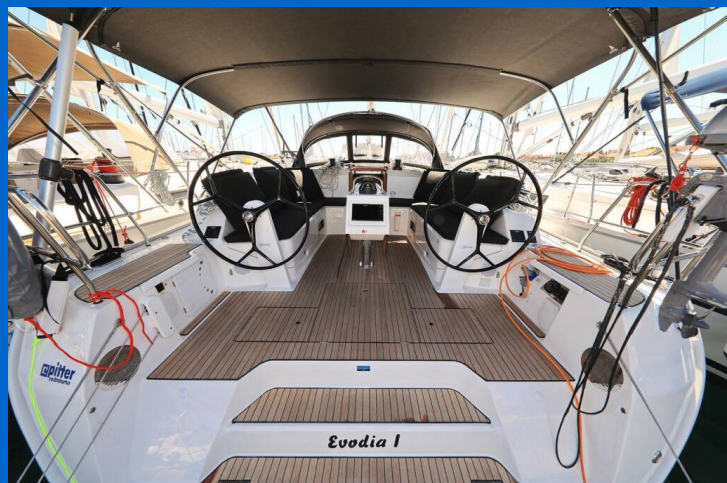

BAVARIA CRUISER 46

Evodia 1 (2021)

Sailing yacht **Bavaria Cruiser 46 Evodia 1**, built in **2021** is anchored in the **Marina Kornati, Biograd, Zadar region, Croatia**. It has **4 cabins**, can accommodate **8 + 1 people** and has **3 toilets**. Bed linen and kitchen equipment are included in the price.