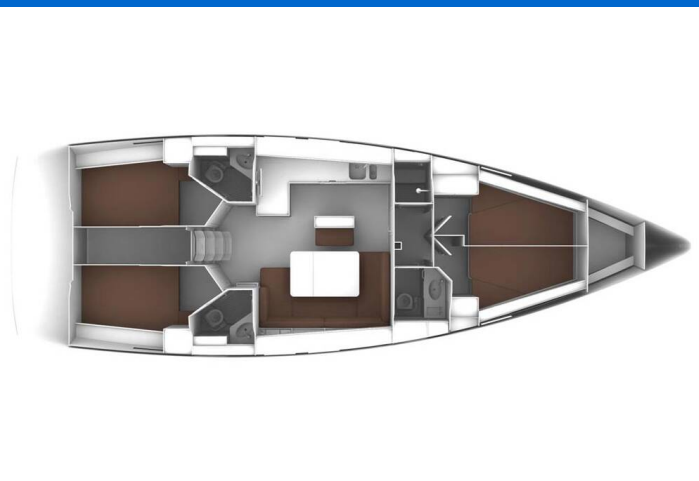

BAVARIA CRUISER 46

Saphir (2021)

Sailing yacht **Bavaria Cruiser 46 Saphir**, built in **2021** is anchored in the **Trogir, Marina Trogir (ex.SCT), Split region, Croatia**. It has **4 cabins**, can accommodate **8 + 1 people** and has **3 toilets**. Bed linen and kitchen equipment are included in the price.

YACHT SPECIFICATIONS

Yacht Base

**Trogir, Marina Trogir (ex.SCT),
Croatia**

Yacht ID

3131

Brands

Bavaria

Yacht name

Saphir

Production year

2021

Length

47 ft

Cabins

4

Berths