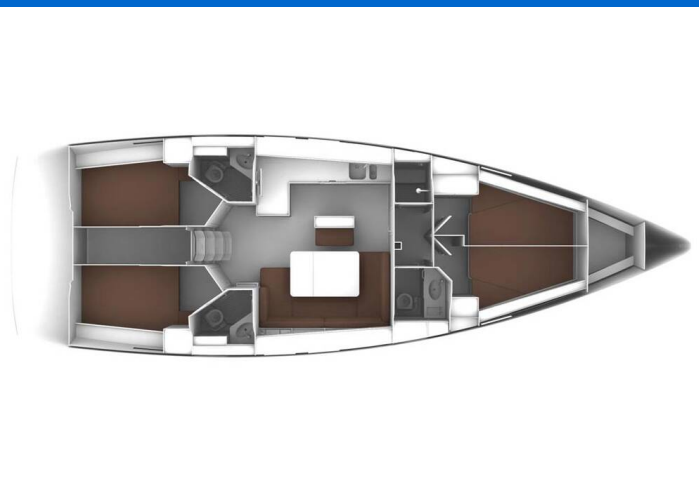

# BAVARIA CRUISER 46

Kneginja (2021)

Sailing yacht **Bavaria Cruiser 46 Kneginja**, built in **2021** is anchored in the **Marina Kornati, Biograd, Zadar region, Croatia**. It has **4 cabins**, can accommodate **8 + 1 people** and has **3 toilets**. Bed linen and kitchen equipment are included in the price.