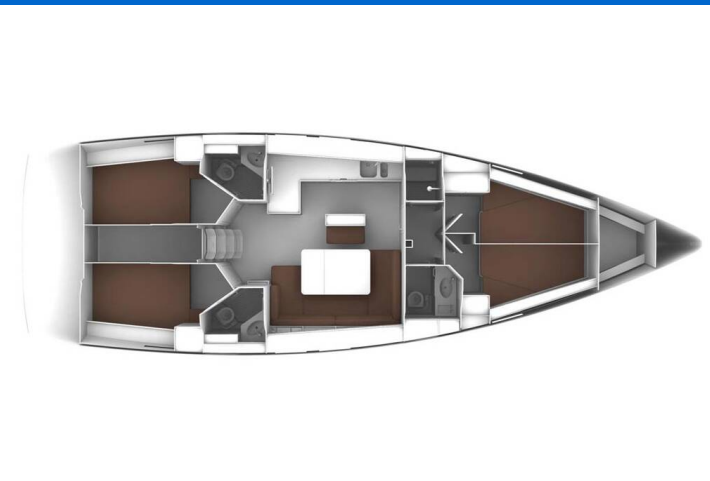

BAVARIA CRUISER 46

Neo Star V (2021)

Sailing yacht **Bavaria Cruiser 46 Neo Star V**, built in **2021** is anchored in the **Marina Kornati, Biograd, Zadar region, Croatia**. It has **4 cabins**, can accommodate **8 + 1 people** and has **3 toilets**. Bed linen and kitchen equipment are included in the price.

Neo Star V

Production year

2021

Length

47 ft

Cabins

4

Berths