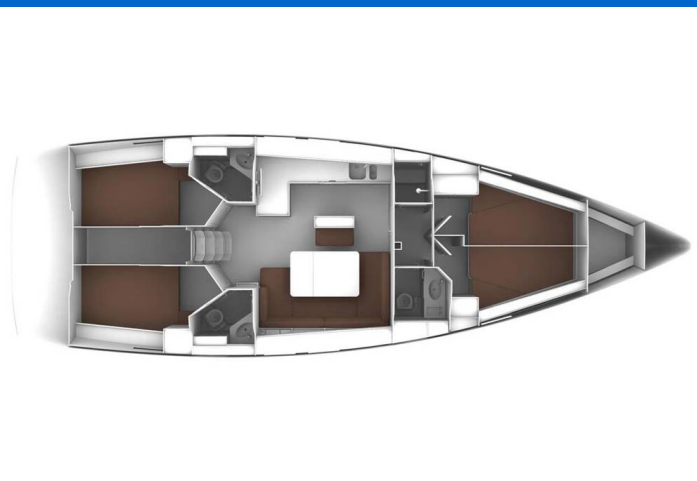

BAVARIA CRUISER 46

Neo Star V (2021)

Sailing yacht **Bavaria Cruiser 46 Neo Star V**, built in **2021** is anchored in the **Marina Kornati, Biograd, Zadar region, Croatia**. It has **4 cabins**, can accommodate **8 + 1 people** and has **3 toilets**. Bed linen and kitchen equipment are included in the price.