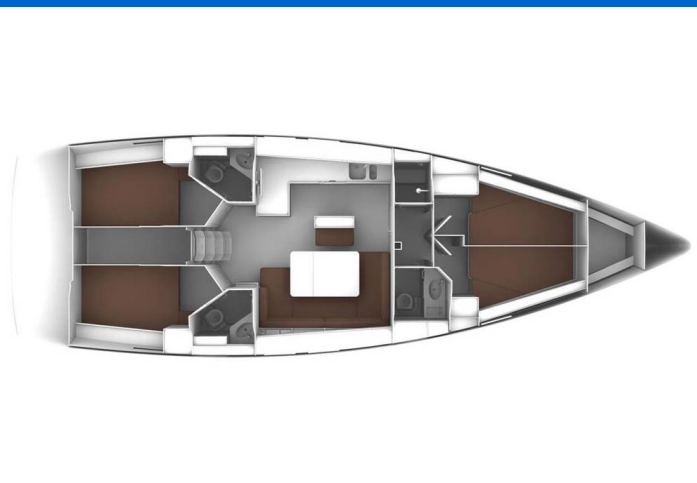

BAVARIA CRUISER 46

Avior (2021)

Sailing yacht **Bavaria Cruiser 46 Avior**, built in **2021** is anchored in the **Marina Kornati, Biograd, Zadar region, Croatia**. It has **4 cabins**, can accommodate **8 + 1 people** and has **3 toilets**. Bed linen and kitchen equipment are included in the price.