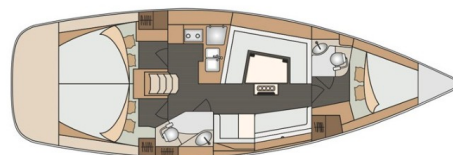

ELAN IMPRESSION 40

Silente (2016)

Sailing yacht **Elan Impression 40 Silente**, built in **2016** is anchored in the **Marina Mandalina, Sibenik, Šibenik region, Croatia**. It has **3 cabins**, can accommodate **6 + 2 people** and has **2 toilets**. Bed linen and kitchen equipment are included in the price.