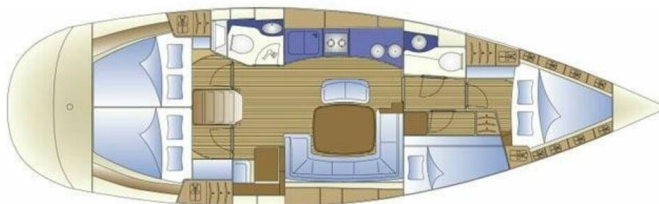

BAVARIA 44

Freedom (2002)

Sailing yacht **Bavaria 44 Freedom**, built in **2002** is anchored in the **Marina Spinut, Split, Split region, Croatia**. It has **4 cabins**, can accommodate **8 people** and has **2 toilets**. Bed linen and kitchen equipment are included in the price.

Freedom

Production year

2002

Length

46 ft

Cabins

4

Berths